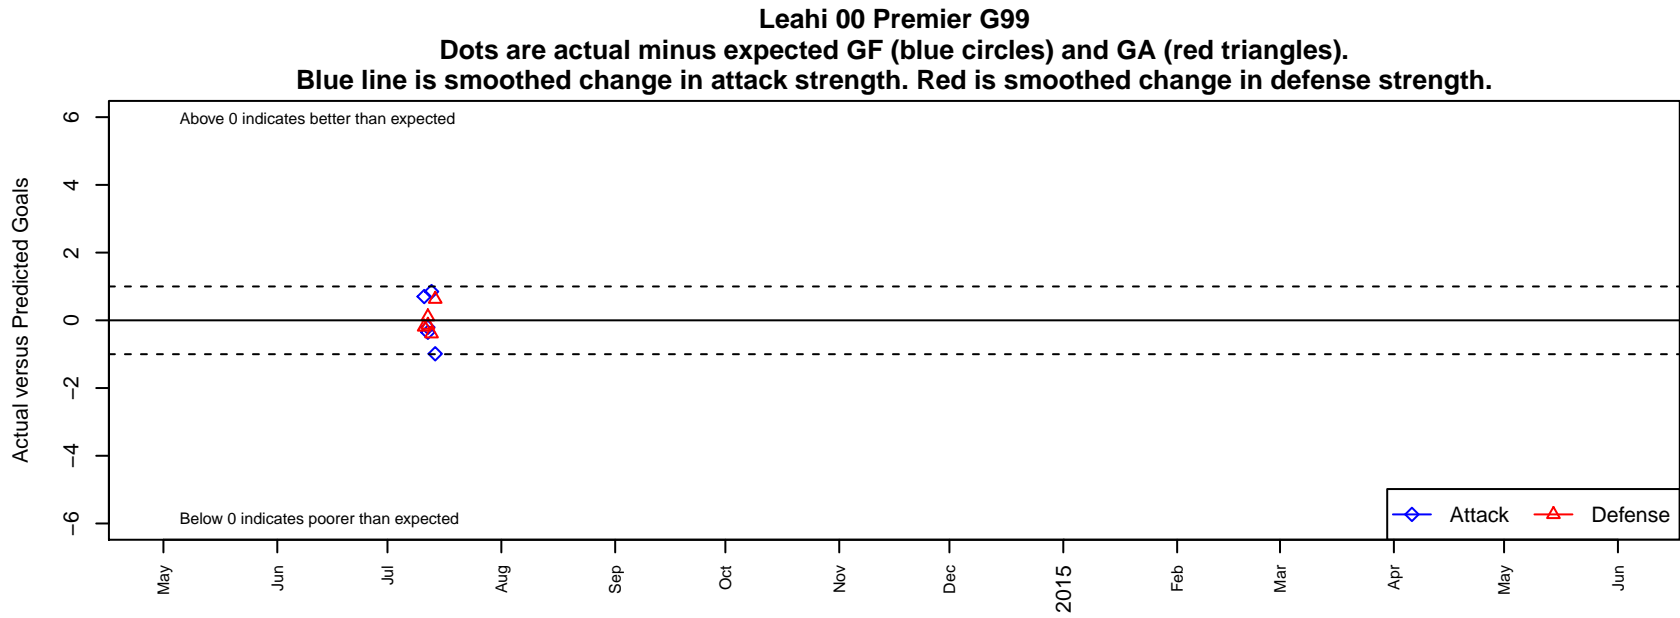

# Leahi 00 Premier G99

, HI  
G99 total strength=1683  
attack=18.5 defense=24.52

alt names used:  
LEAHI 2000 PREMIER (HI)

Venues played:  
2014 Nike Crossfire Challenge Gold U15

<b>date</b>	<b>home</b>		<b>away</b>		<b>venue</b>	<b>pred.home</b>	<b>pred.away</b>
2014-07-14	Leahi 00 Premier G99	0	PacNW Maroon G99	1	2014 Nike Crossfire Challenge Gold U15	0.99	1.63
2014-07-13	Crossfire Premier C G99	1	Leahi 00 Premier G99	2	2014 Nike Crossfire Challenge Gold U15	0.60	1.15
2014-07-12	Leahi 00 Premier G99	1	WA Rush G99	1	2014 Nike Crossfire Challenge Gold U15	1.21	0.86
2014-07-12	Crossfire Premier B G99	1	Leahi 00 Premier G99	0	2014 Nike Crossfire Challenge Gold U15	1.11	0.35
2014-07-11	Leahi 00 Premier G99	2	Seattle United Copa G99	1	2014 Nike Crossfire Challenge Gold U15	1.30	0.80